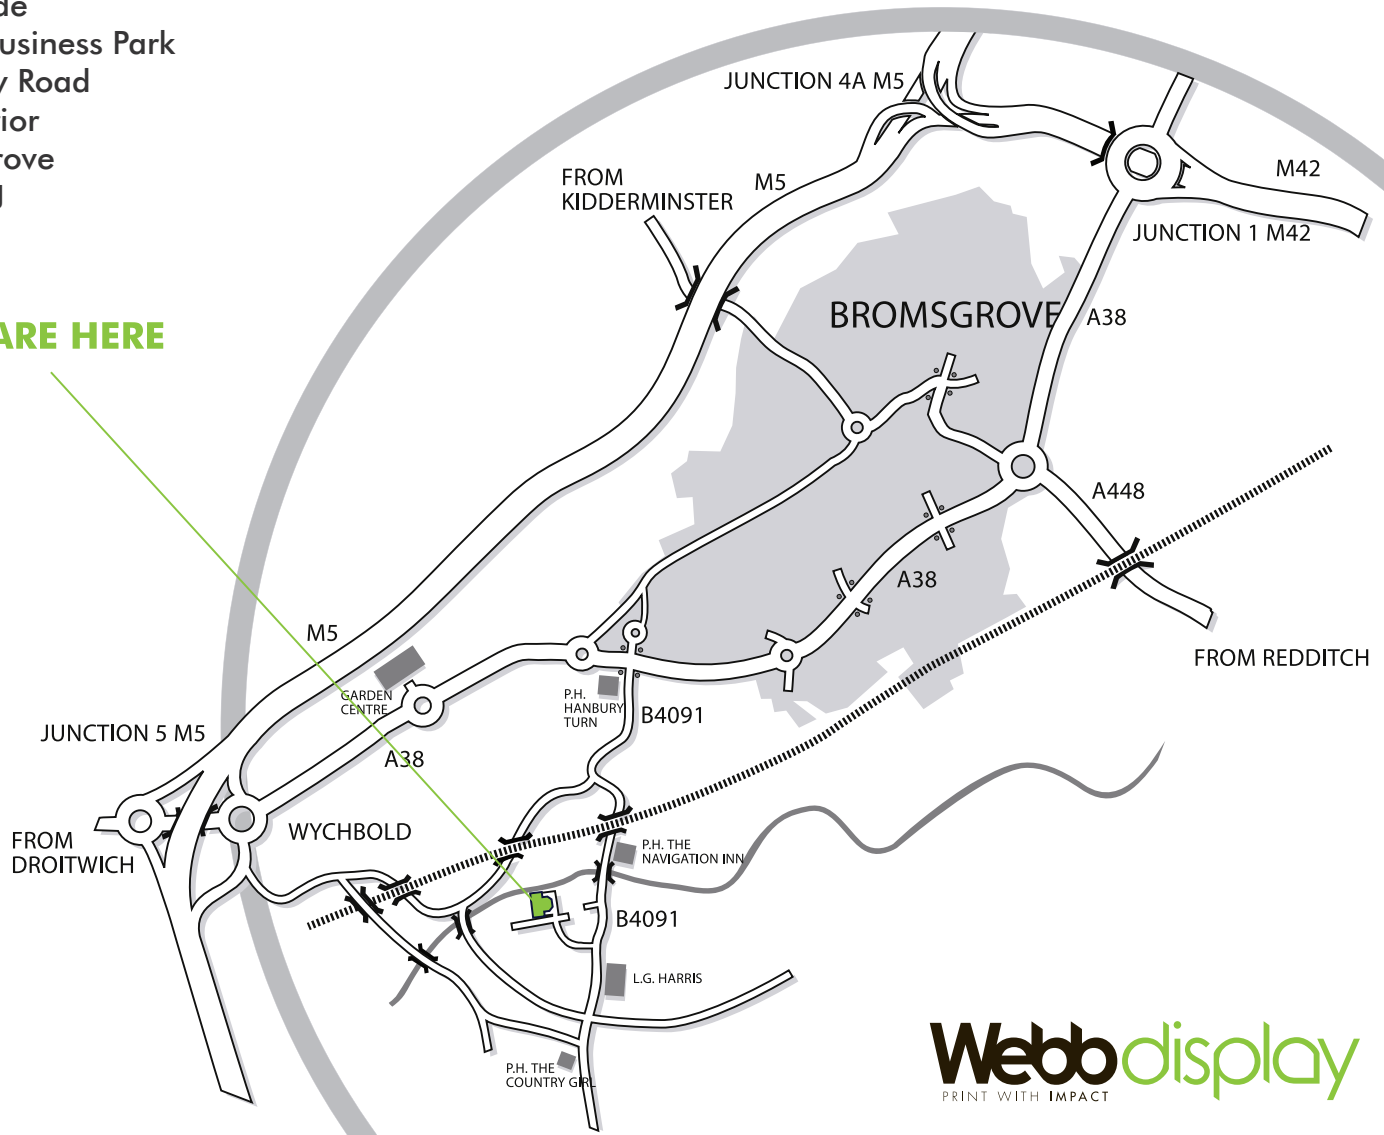

HOW TO FIND US /

T: 01527 83 73 06

Webb Display Services Limited
Canalside
Harris Business Park
Hanbury Road
Stoke Prior
Bromsgrove
B60 4DJ

WE ARE HERE

Webbdisplay
PRINT WITH IMPACT